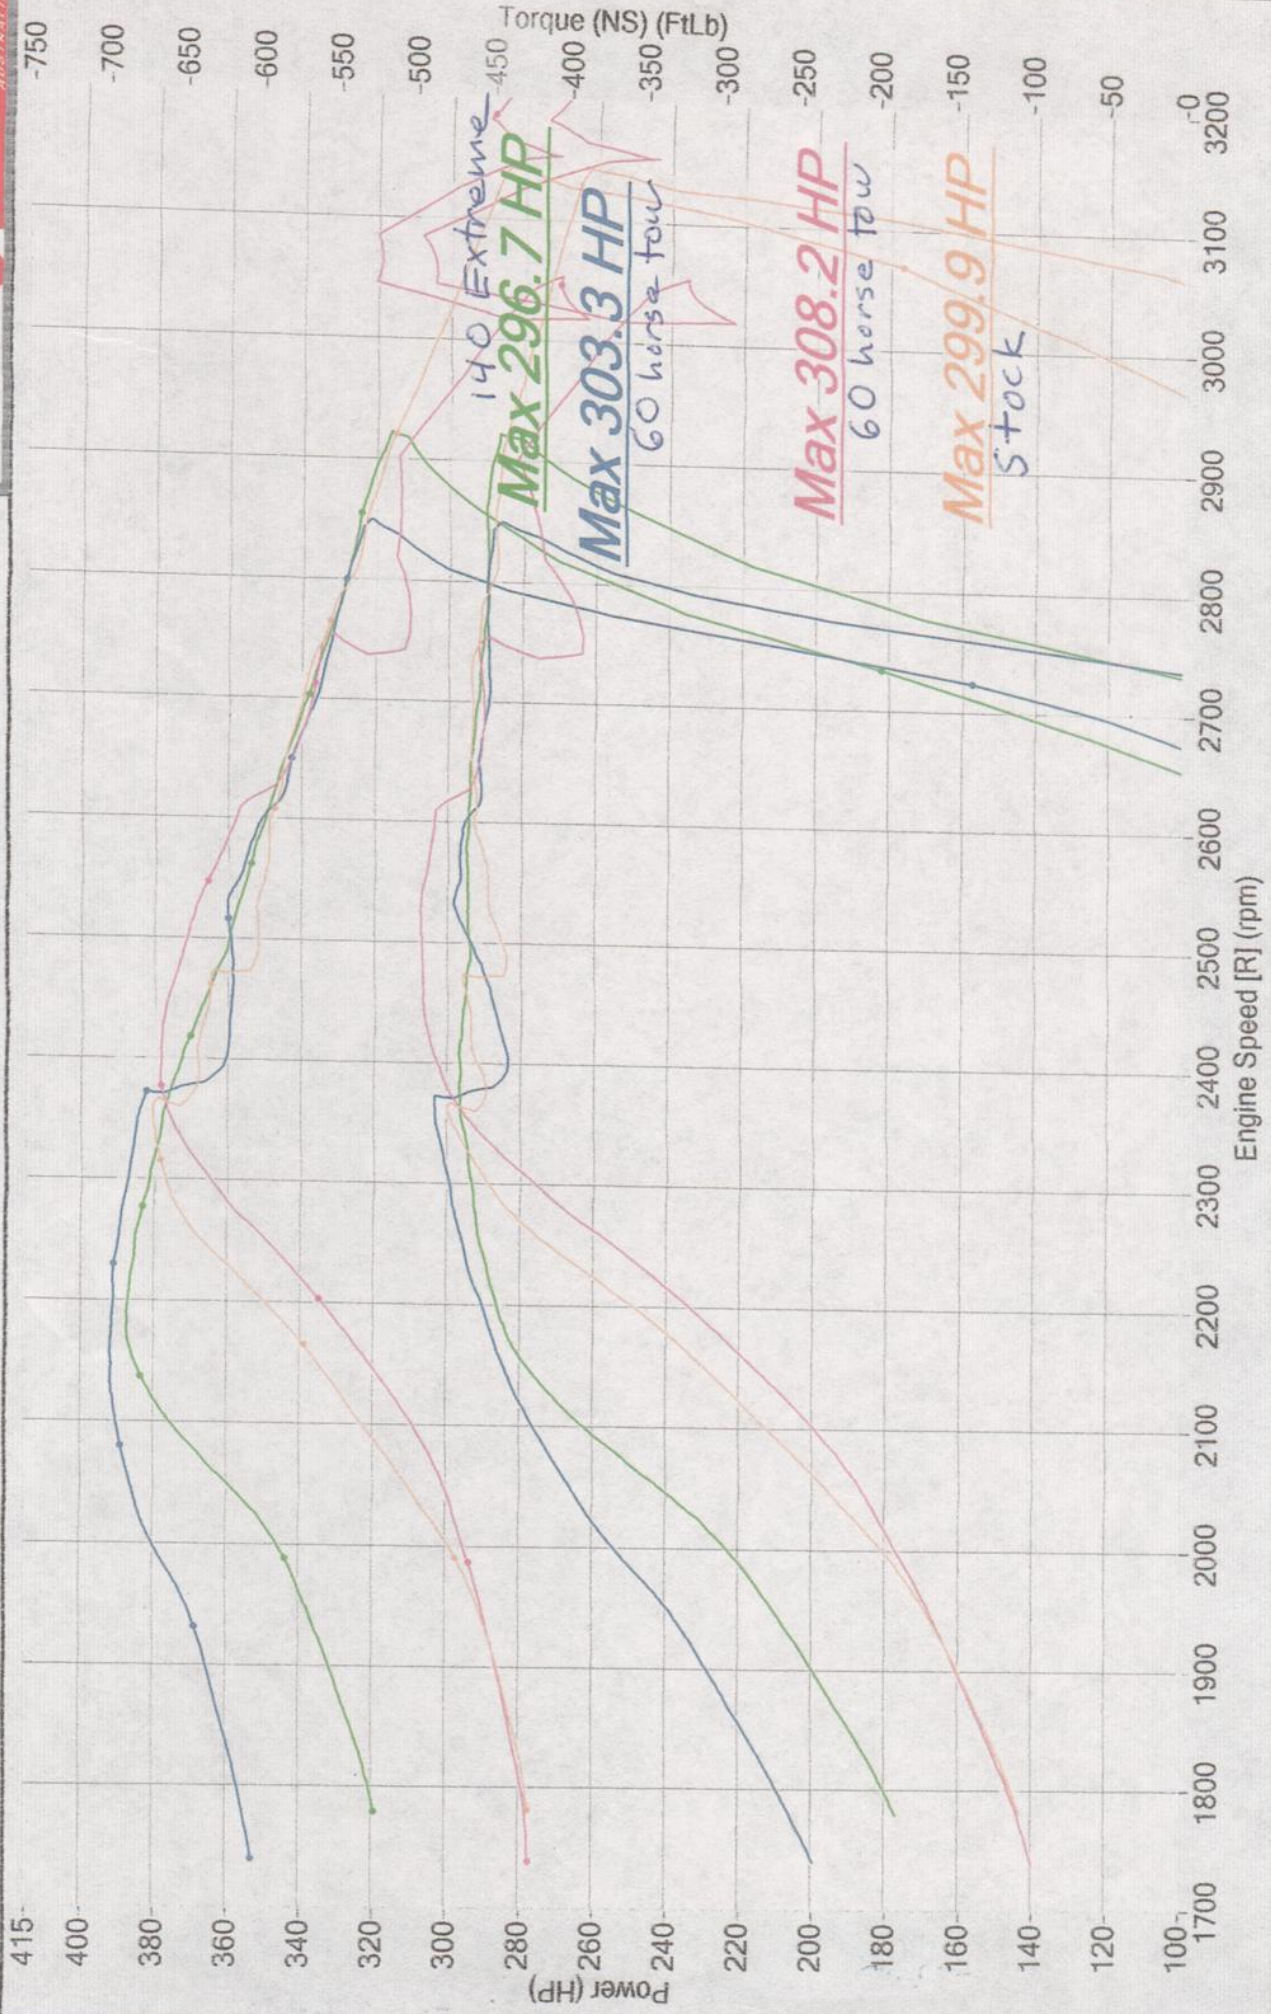

Quick F.v Before Pump

ID Customer

#213

ID	Date	Time	Run IN @RR	Run Description	ID	Date	Time	Run IN @RR	Run Description
[Redacted]	10-17-08	09:48:26	33	100@120	[Redacted]	10-17-08	09:22:16	28	100@150
[Redacted]	10-17-08	09:51:48	34	100@120					
[Redacted]	10-17-08	09:34:02	30	100@150					